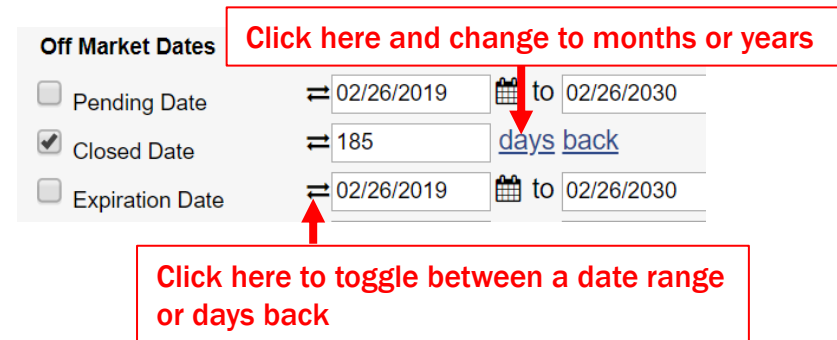

# SEARCH BASICS

- 1) Click on “Quick Search”

- 2) Select a property-type search template from the drop-down menu.

- 3) Select a status or multiple statuses.

### To select multiple items:

Hold “CTRL” on PC and “Command” on Mac to select or deselect more than one status.

- 4) Enter the after-market dates.