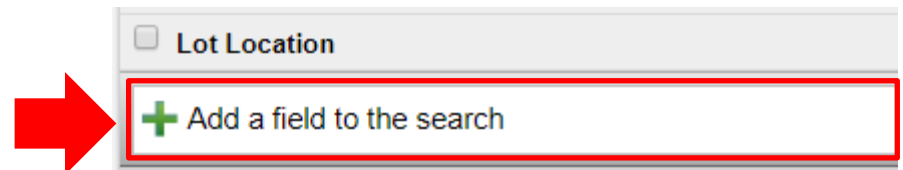

- 8) Scroll down to the “Add a Field” box.  
9) Type in the field you’re looking for.

- 10) For this example we will type House faces East.  
11) Anything that matches will pop up in a dialog box.  
12) Double click the field to add it to your search criteria.

# SEARCH BASICS

- 1) Click a property icon on the map to view the listing history.
- 2) When you click on a property within the map it will be highlighted in the results list.

The screenshot displays a real estate search interface. On the left, a results list shows three properties. The second property is highlighted with a red box: